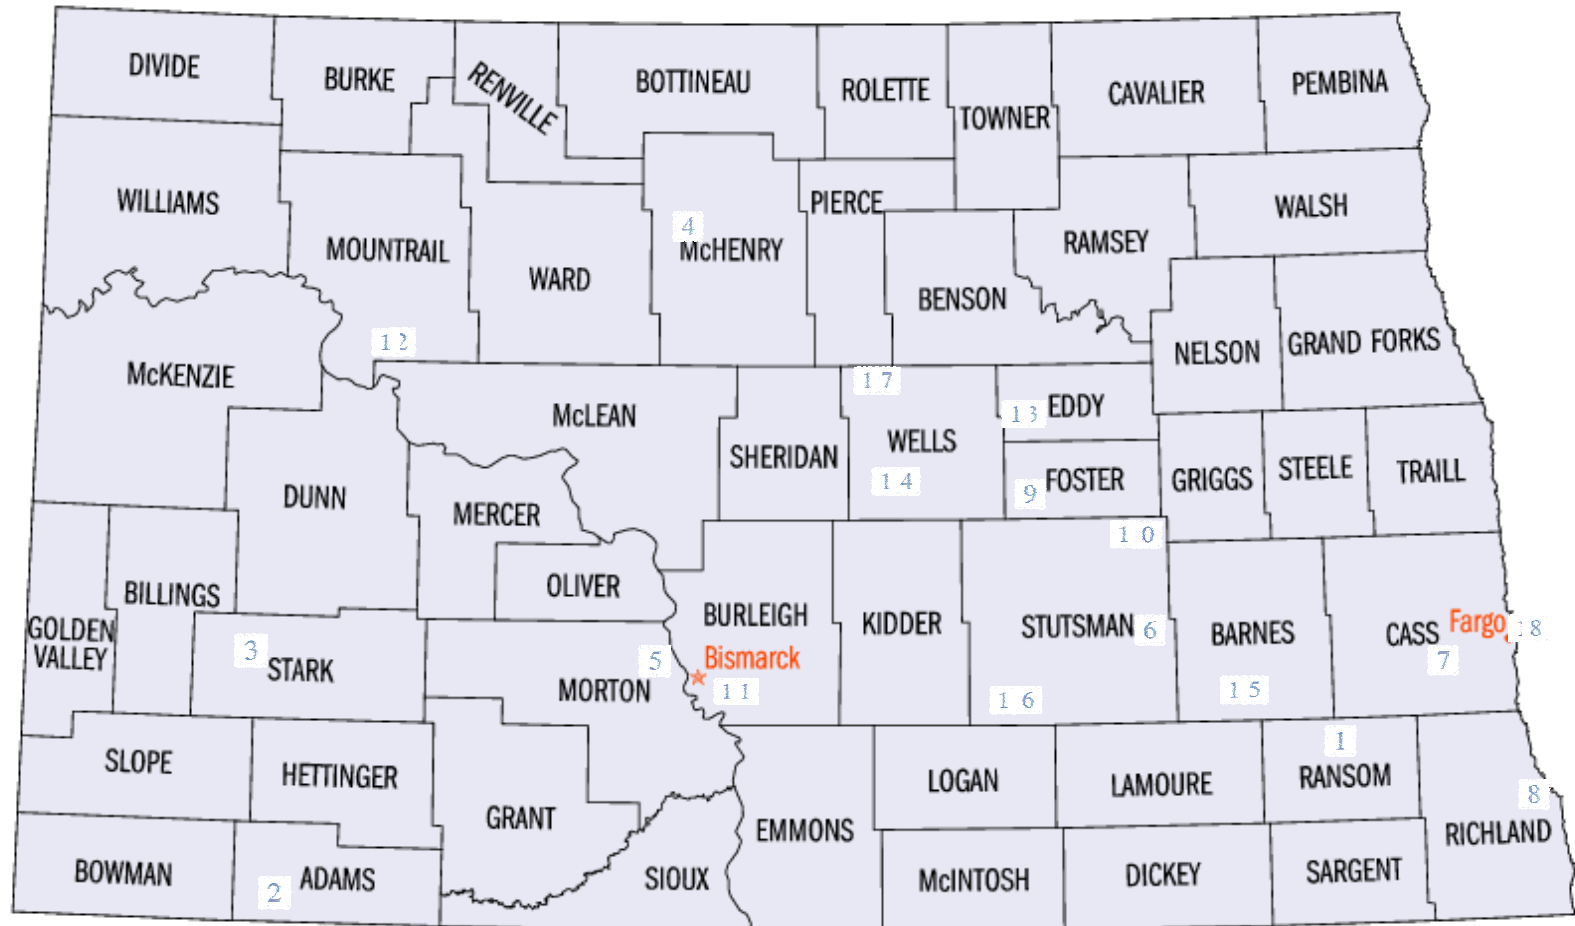

# Pride of Dakota School Lunch Day: Geography

**Directions:** All of the businesses below are Pride of Dakota food members. See if you can match the correct business name and city with the right county. Do this by writing the correct numbers on the map above. Good Luck!

- |   |   |   |
|---|---|---|
| 1. ADM Edible Specialties Inc., Enderlin        | 7. Maple River Winery- Casselton            | 13. North American Bison Cooperative, New Rockford                    |
| 2. American Honey Company, Hettinger            | 8. Dakota Gourmet, Wahpeton                 | 14. Ptries's Raspberries on the Prairie, Bowdon                       |
| 3. Baker Boy, Dickinson                         | 9. Dakota Growers Pasta Company, Carrington | 15. Pizza Corner, Inc., Valley City                                   |
| 4. Big Sky Buffalo Ranch, Granville             | 10. Dakota Lakes Products, Inc., Kensal     | 16. Rolling Hills Premium Ranch Beef, Medina                          |
| 5. Cloverdale Foods Company, Mandan             | 11. Dean/Land-O-Lakes, Bismarck             | 17. Dakota Prairie Organic Flour, Harvey                              |
| 6. Dakota Brands International, Inc., Jamestown | 12. Myers' Meats and Specialties, Parshall  | 18. Sungold Foods, a subsidiary of Red River Commodities, Inc., Fargo |