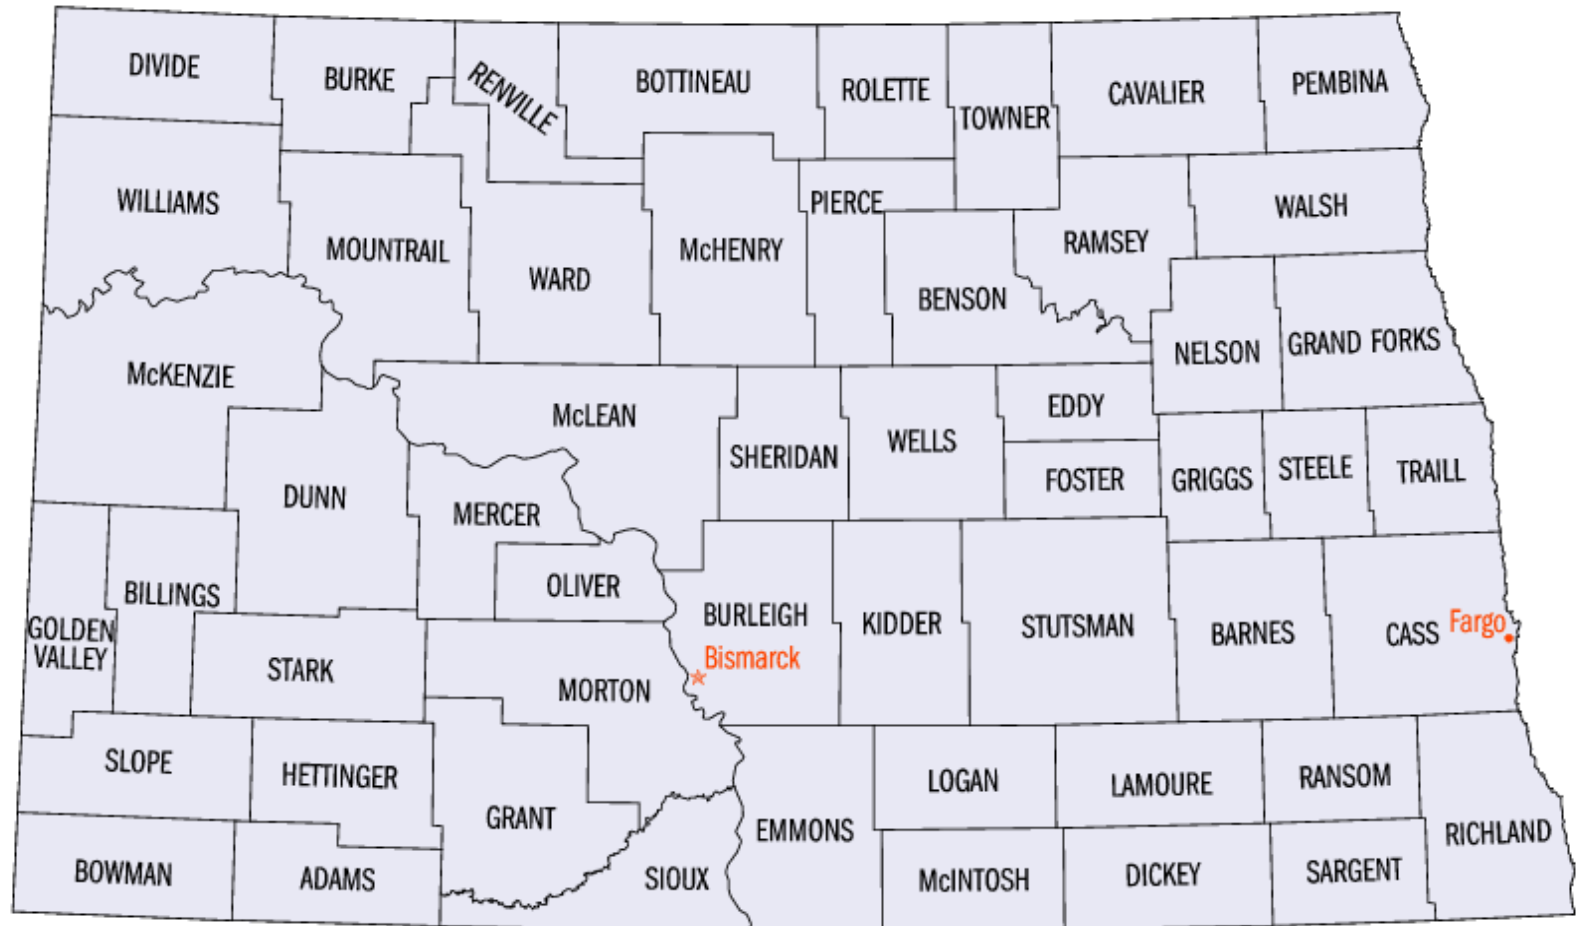

Pride of Dakota School Lunch Day: Geography

Directions: All of the businesses below are Pride of Dakota food members. See if you can match the correct business name and city with the right county. Do this by writing the correct numbers on the map above. Good Luck!

- | | | |
|---|---|---|
| 1. ADM Edible Specialties Inc., Enderlin | 7. Maple River Winery- Casselton | 13. North American Bison Cooperative, New Rockford |
| 2. American Honey Company, Hettinger | 8. Dakota Gourmet, Wahpeton | 14. Ptries's Raspberries on the Prairie, Bowdon |
| 3. Baker Boy, Dickinson | 9. Dakota Growers Pasta Company, Carrington | 15. Pizza Corner, Inc., Valley City |
| 4. Big Sky Buffalo Ranch, Granville | 10. Dakota Lakes Products, Inc., Kensal | 16. Rolling Hills Premium Ranch Beef, Medina |
| 5. Cloverdale Foods Company, Mandan | 11. Dean/Land-O-Lakes, Bismarck | 17. Dakota Prairie Organic Flour, Harvey |
| 6. Dakota Brands International, Inc., Jamestown | 12. Myers' Meats and Specialties, Parshall | 18. Sungold Foods, a subsidiary of Red River Commodities, Inc., Fargo |